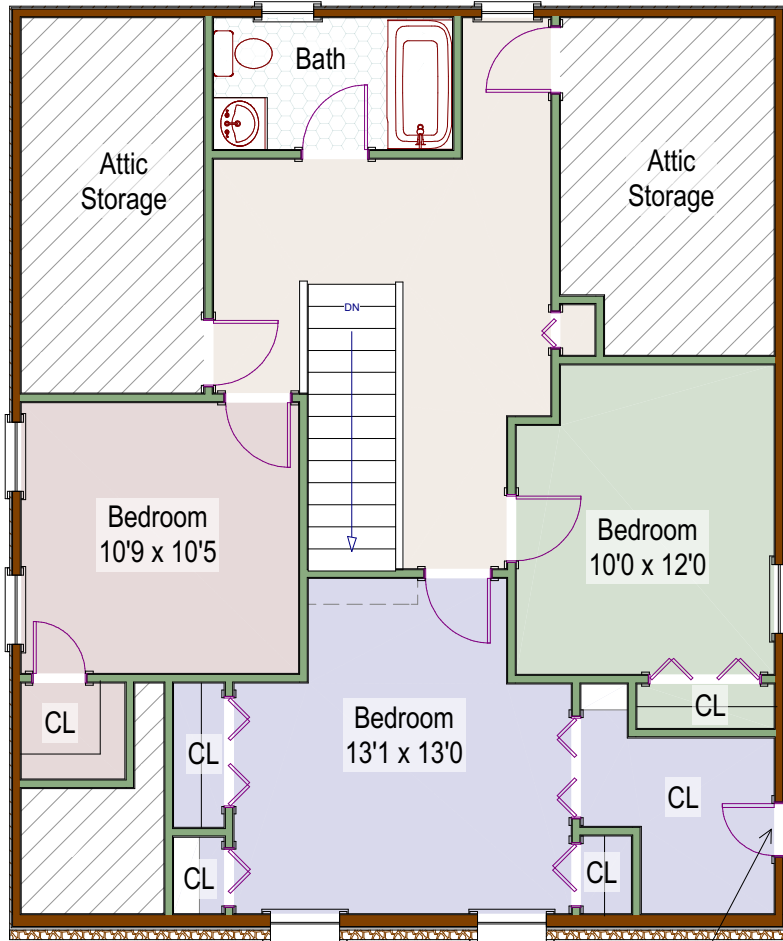

# 842 Grant Place Boulder, Colorado

Main Level - 1032 square feet +/-

FIRUZEH  
SAIDI  
GROUP

(303)523-9289 mobile  
firuzeh.saidi@compass.com  
www://ForSaleBoulder.com

**COMPASS**

Measurements are approximate and no responsibility is taken for any omission or mis-statement. Square footage is based on exterior dimensions and is not guaranteed. Floor plan is for the exclusive use of Firuzeh Saidi and may not be transferred or sold. Floor plans by Overhead Views, esw@overheadviews.com, (303)886-9578

Upper Level - 798 square feet +/-

Lower Level - 1213 square feet +/-

1102 finished square feet +/-

111 unfinished square feet +/-

842 Grant Place  
Boulder, Colorado

FIRUZEH  
SAIDI  
GROUP

(303)523-9289 mobile