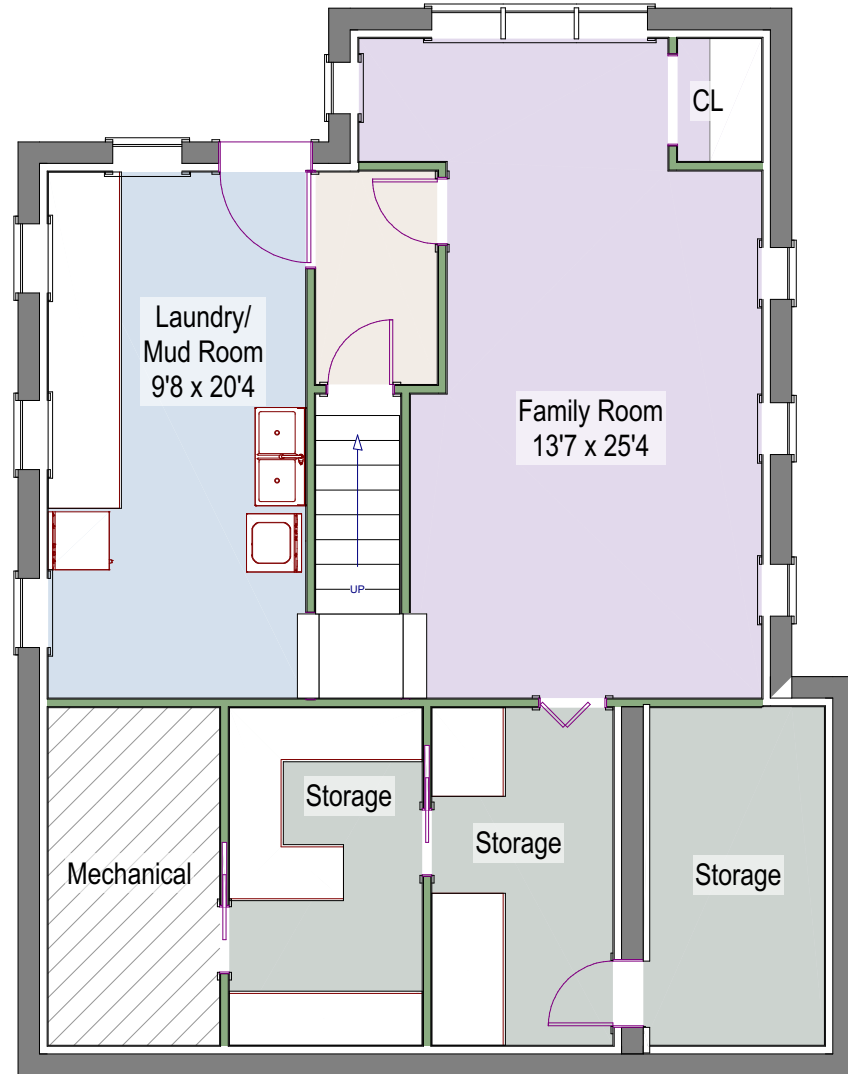

# 842 Grant Place Boulder, Colorado

Main Level - 1032 square feet +/-

FIRUZEH  
SAIDI  
GROUP

(303)523-9289 mobile  
firuzeh.saidi@compass.com  
www://ForSaleBoulder.com

**COMPASS**

Measurements are approximate and no responsibility is taken for any omission or mis-statement. Square footage is based on exterior dimensions and is not guaranteed. Floor plan is for the exclusive use of Firuzeh Saidi and may not be transferred or sold. Floor plans by Overhead Views, esw@overheadviews.com, (303)886-9578

Upper Level - 798 square feet +/-

Lower Level - 1213 square feet +/-

1102 finished square feet +/-

111 unfinished square feet +/-

842 Grant Place  
Boulder, Colorado

FIRUZEH  
SAIDI  
GROUP

(303)523-9289 mobile