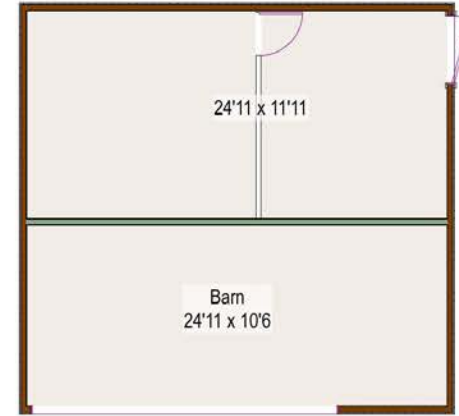

5239 Niwot Road
Longmont, Colorado

Firuzeh Saidi
(303)523-9289 mobile
firuzeh.saidi@compass.com
www://ForSaleBoulder.com

COMPASS