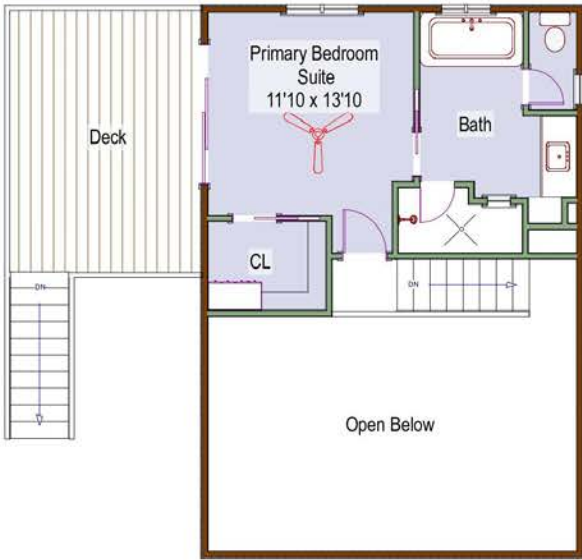

Lower Level - 553 square feet +/-
450 finished square feet +/-
103 unfinished square feet +/-

5239 Niwot Road
Longmont, Colorado