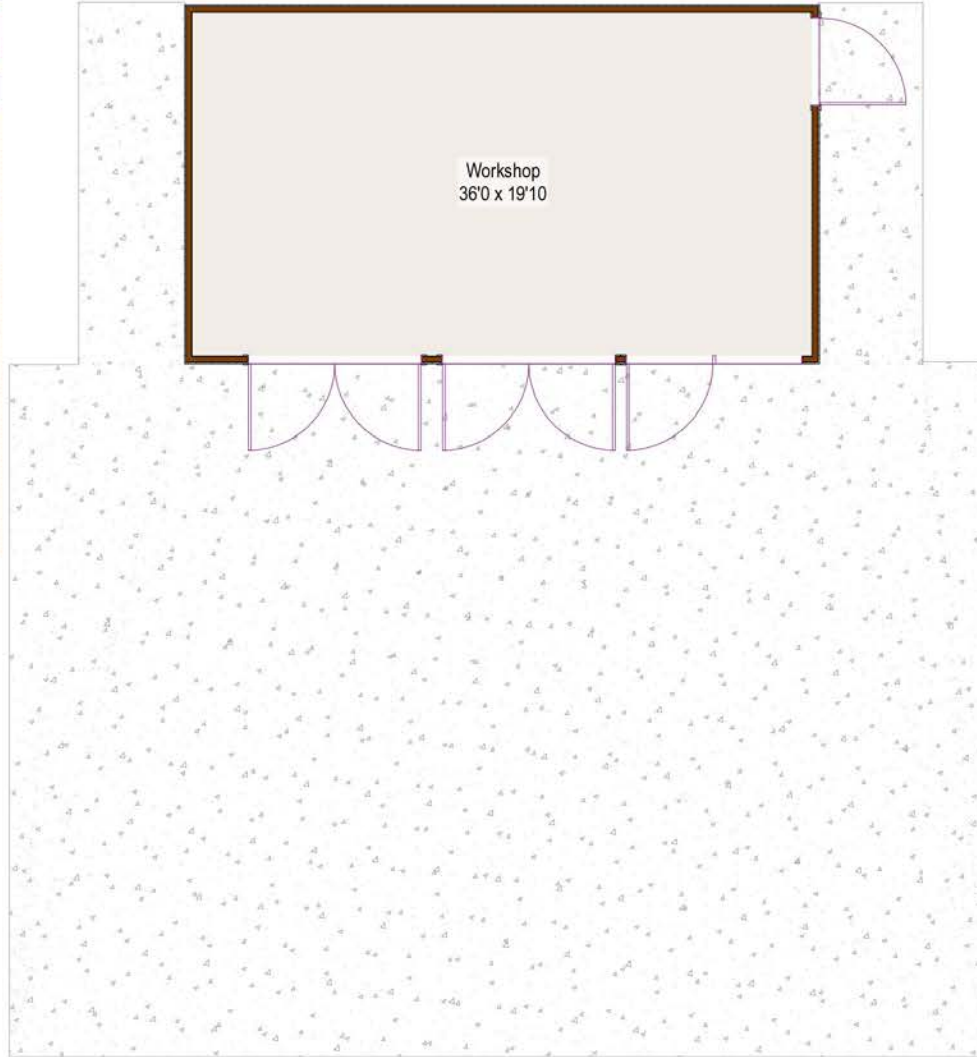

5239 Niwot Road
Longmont, Colorado