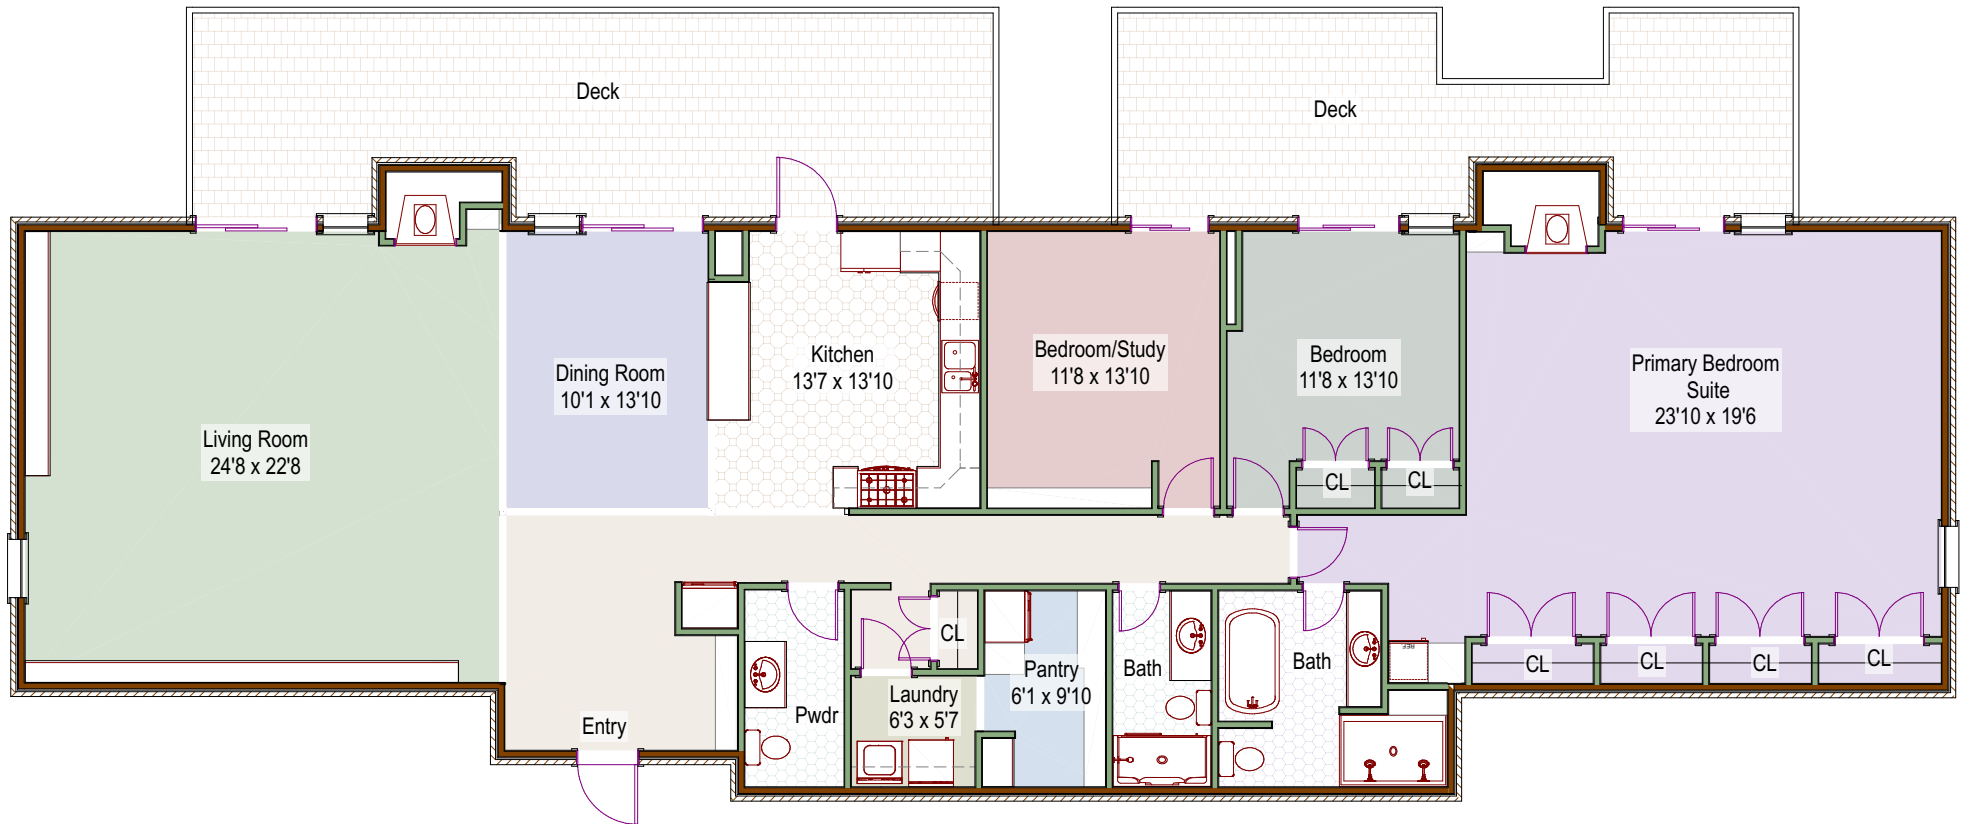

460 S Marion Parkway, #2000  
Denver, Colorado

Firuzeh Saidi  
(303)523-9289 mobile  
firuzeh.saidi@compass.com  
www://ForSaleBoulder.com

COMPASS

Measurements are approximate and no responsibility is taken for any omission or mis-statement. Floor plan is not an architectural as-built. Floor plan is for the exclusive use of Firuzeh Saidi and may not be transferred or sold.