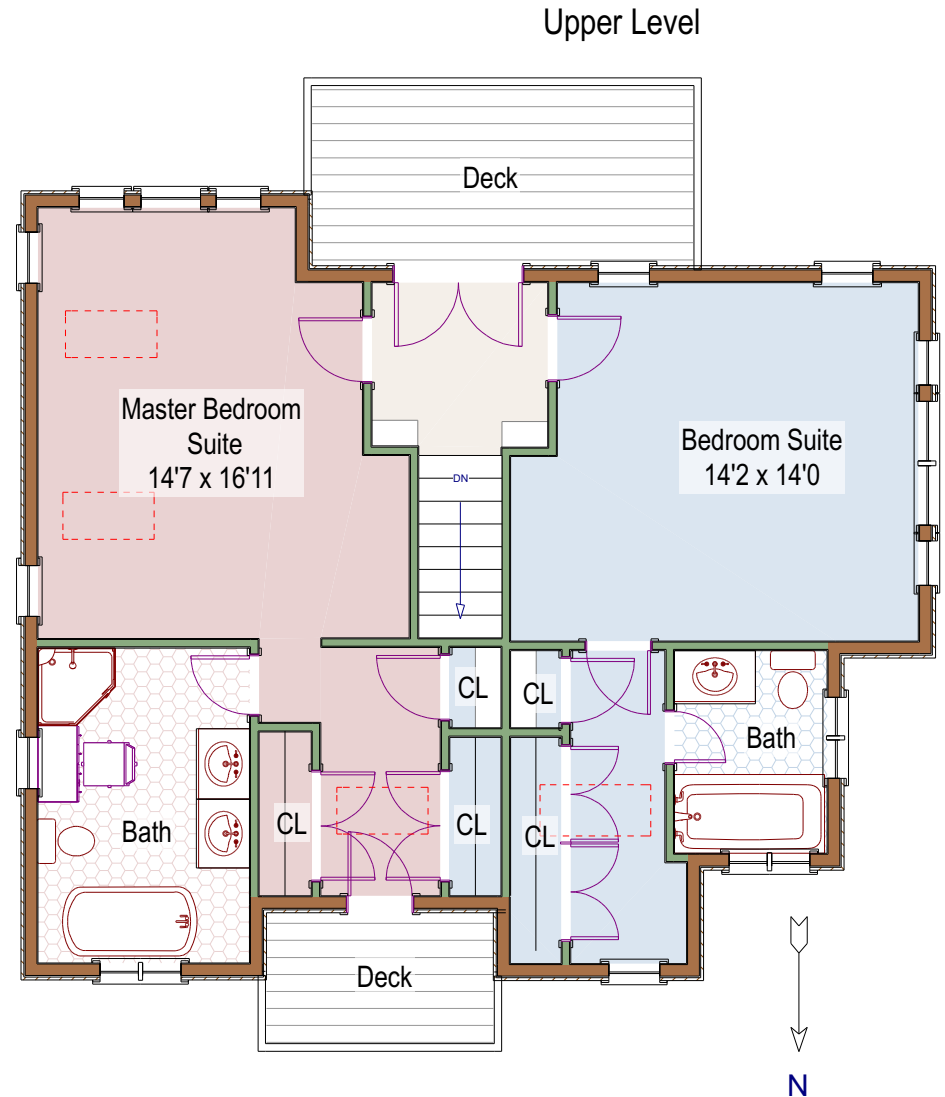

224 Arapahoe Avenue  
Boulder, Colorado

Firuzeh Saidi  
(303)523-9289 mobile  
firuzeh.saidi@compass.com

COMPASS

Measurements are approximate and no responsibility is taken for any omission or mis-statement. These plans are for visual representation purposes only. Only those items contained in the contract of sale convey with the property. Floor plan is not an architectural as-built nor a survey of any kind. Square footage is determined using exterior wall dimensions and is not guaranteed. Floor plan is for the exclusive use of Firuzeh Saidi and may not be transferred or sold.