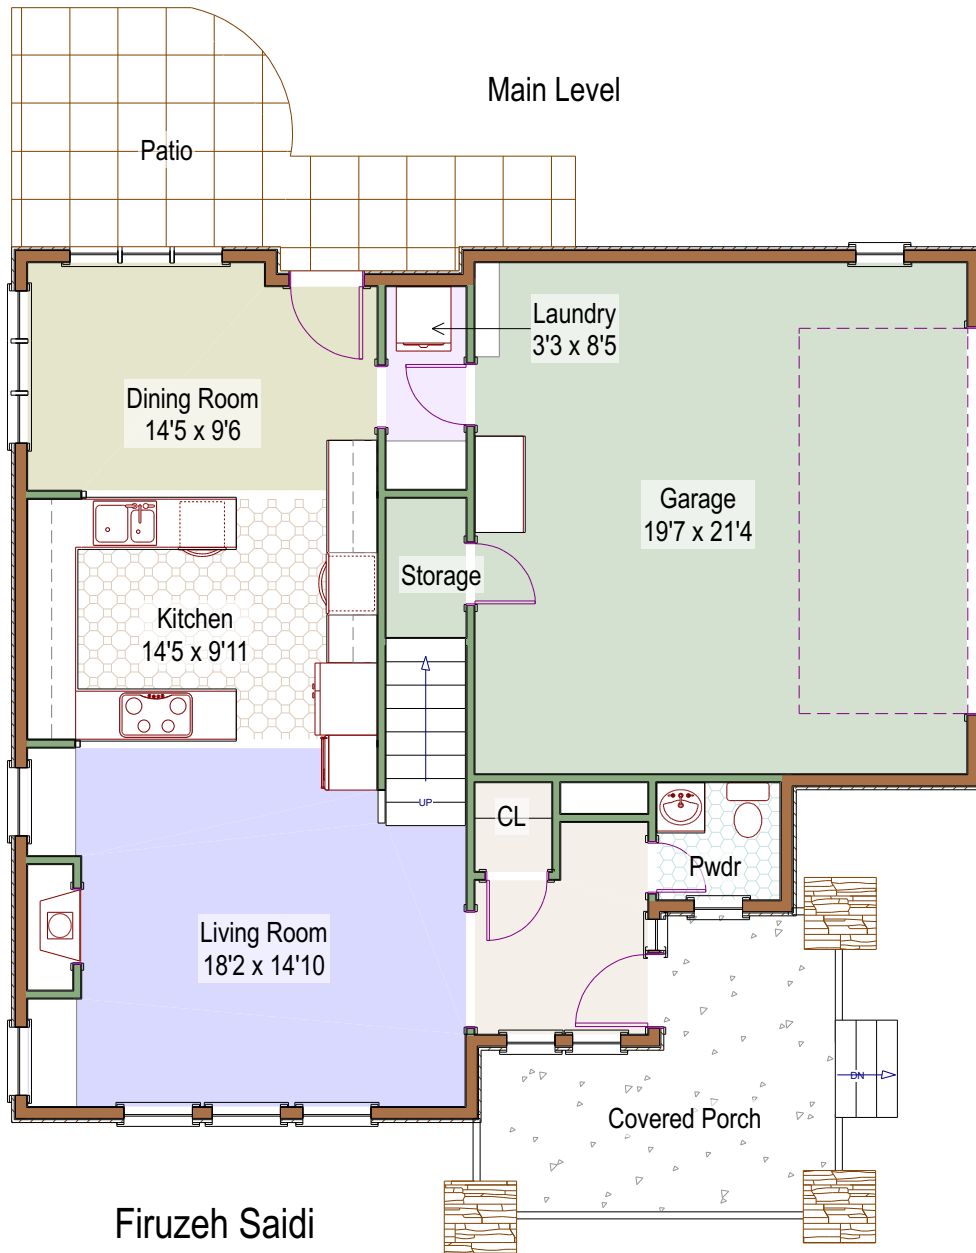

224 Arapahoe Avenue  
Boulder, Colorado

Firuzeh Saidi  
(303)523-9289 mobile  
firuzeh.saidi@compass.com

COMPASS

Measurements are approximate and no responsibility is taken for any omission or mis-statement. These plans are for visual representation purposes only. Only those items contained in the contract of sale convey with the property. Floor plan is not an architectural as-built nor a survey of any kind. Square footage is determined using exterior wall dimensions and is not guaranteed. Floor plan is for the exclusive use of Firuzeh Saidi and may not be transferred or sold.