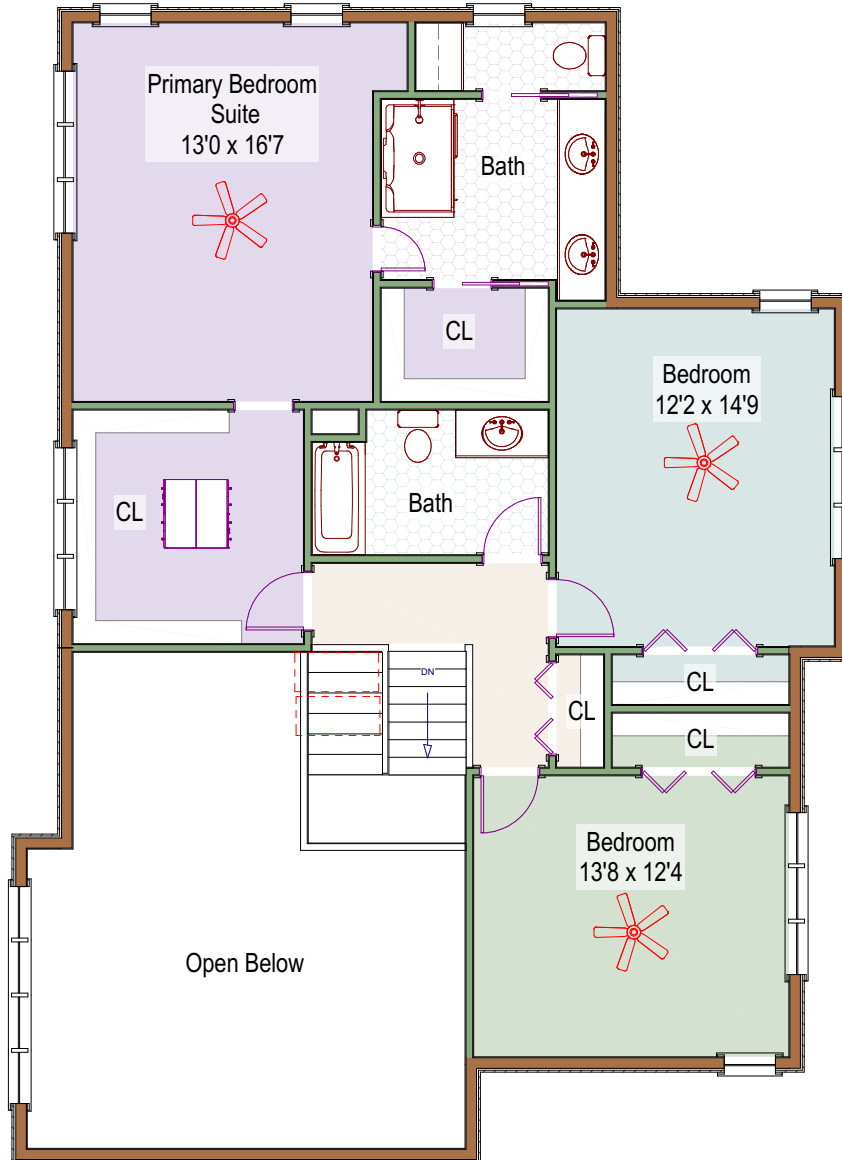

2161 Jonathan Place
Boulder, Colorado

Main Level - 1815 square feet +/-

Firuzeh Saidi
(303)523-9289 mobile
firuzeh.saidi@compass.com
www://ForSaleBoulder.com
COMPASS

Measurements are approximate and no responsibility is taken for any omission or mis-statement. These plans are for visual representation purposes only. Square footage is based on exterior dimensions and is not guaranteed. Floor plan is not an architectural as-built. Floor plan is for the exclusive use of Firuzeh Saidi and may not be transferred or sold.

Floor plans by Overhead Views, esw@overheadviews.com, (303)886-9578

2161 Jonathan Place
Boulder, Colorado

Upper Level - 1188 square feet +/-

Lower Level - 791 square feet +/-
113 finished square feet +/-
678 unfinished square feet +/-

Measurements are approximate and no responsibility is taken for any omission or mis-statement. These plans are for visual representation purposes only. Square footage is based on exterior dimensions and is not guaranteed. Floor plan is not an architectural as-built. Floor plan is for the exclusive use of Firuzeh Saidi and may not be transferred or sold.