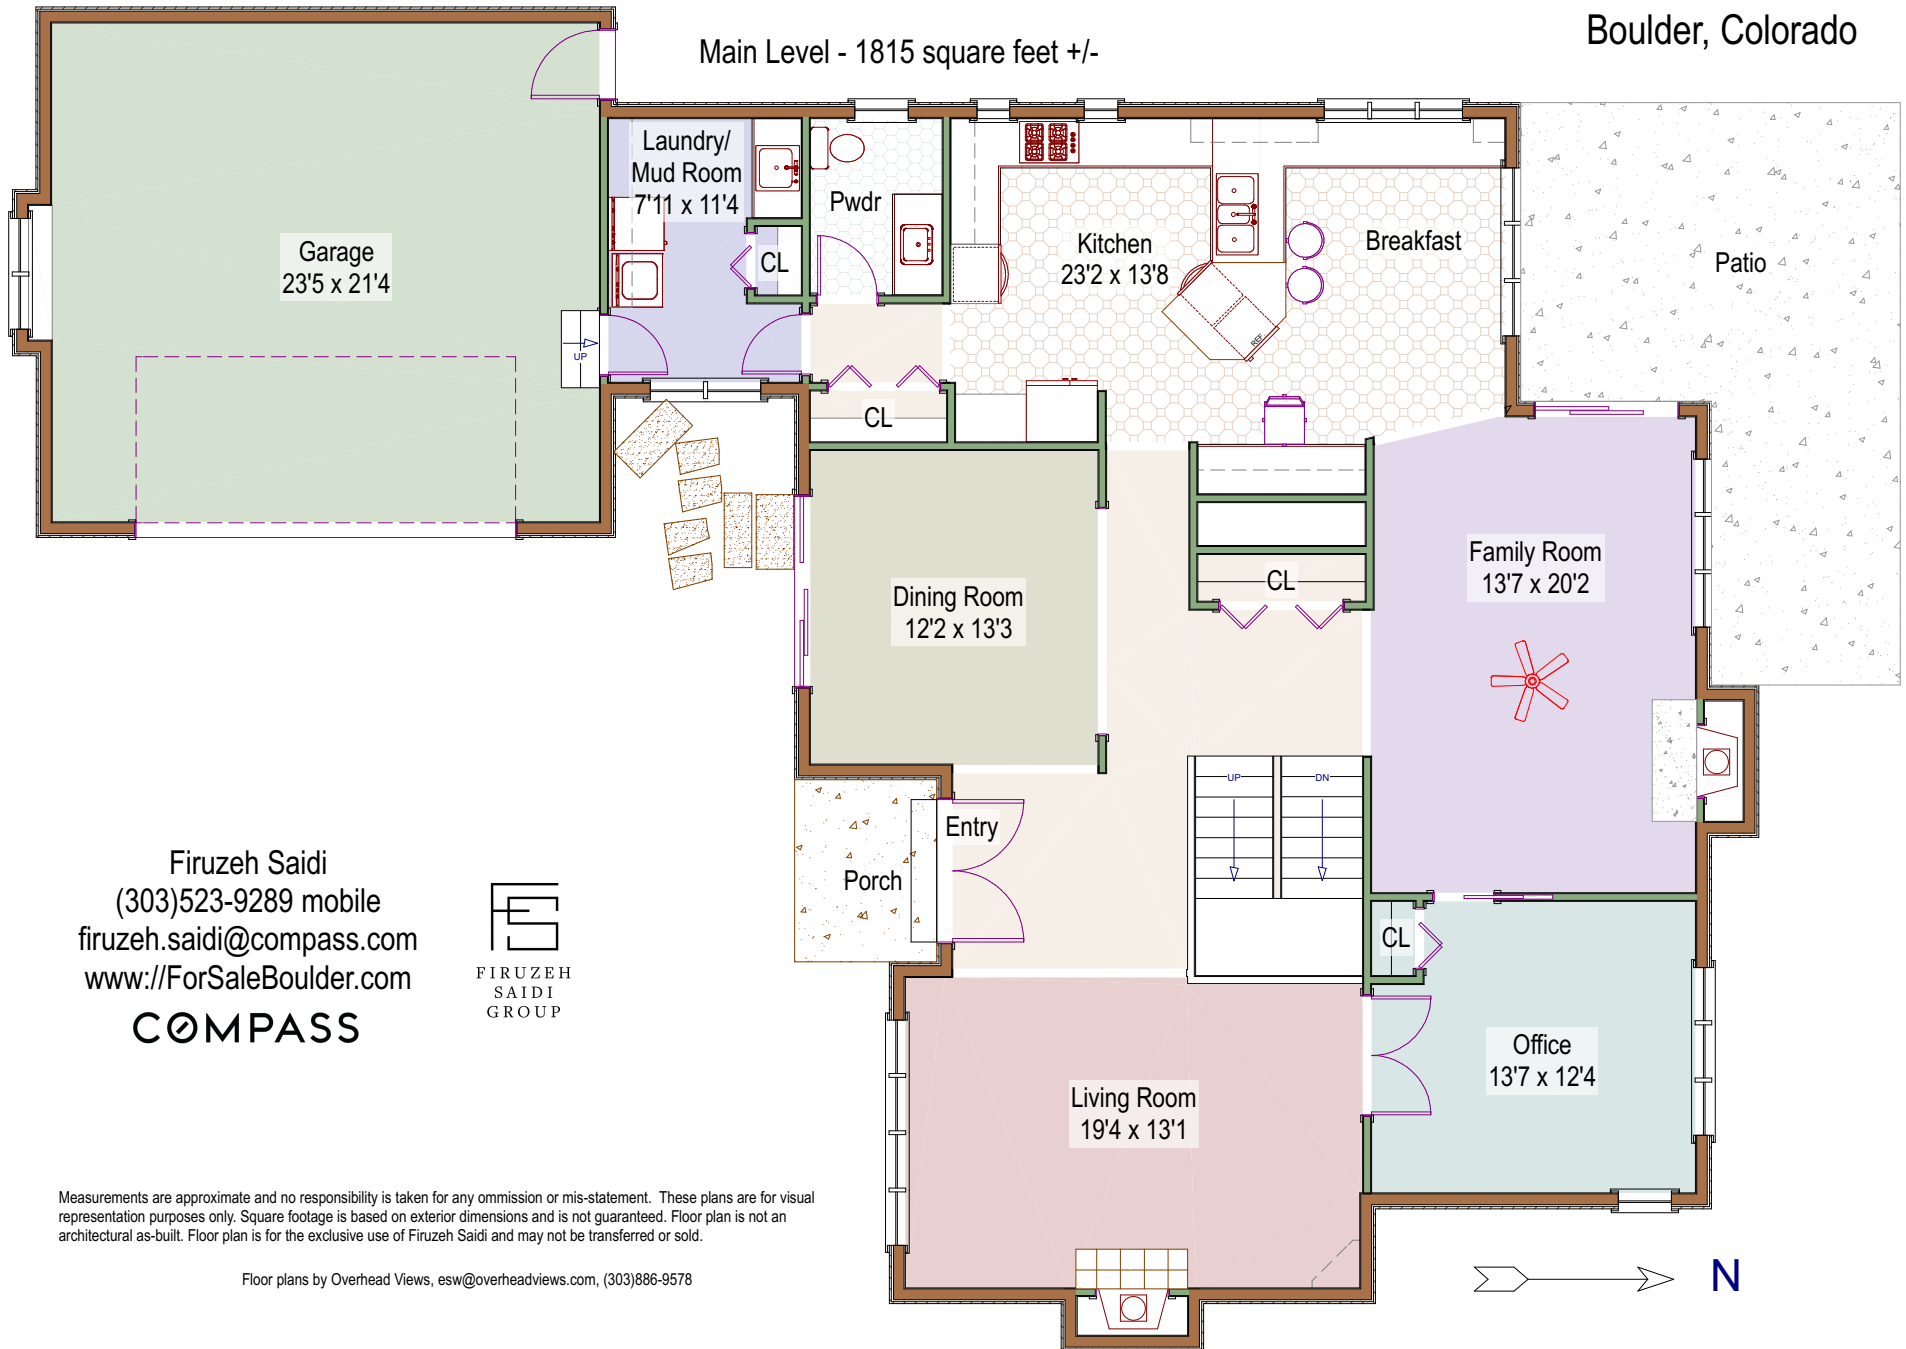

2161 Jonathan Place
Boulder, Colorado

Main Level - 1815 square feet +/-

Firuzeh Saidi
(303)523-9289 mobile
firuzeh.saidi@compass.com
www://ForSaleBoulder.com
COMPASS

Measurements are approximate and no responsibility is taken for any omission or mis-statement. These plans are for visual representation purposes only. Square footage is based on exterior dimensions and is not guaranteed. Floor plan is not an architectural as-built. Floor plan is for the exclusive use of Firuzeh Saidi and may not be transferred or sold.

Floor plans by Overhead Views, esw@overheadviews.com, (303)886-9578

2161 Jonathan Place
Boulder, Colorado

Upper Level - 1188 square feet +/-

Lower Level - 791 square feet +/-
113 finished square feet +/-
678 unfinished square feet +/-

Measurements are approximate and no responsibility is taken for any omission or mis-statement. These plans are for visual representation purposes only. Square footage is based on exterior dimensions and is not guaranteed. Floor plan is not an architectural as-built. Floor plan is for the exclusive use of Firuzeh Saidi and may not be transferred or sold.