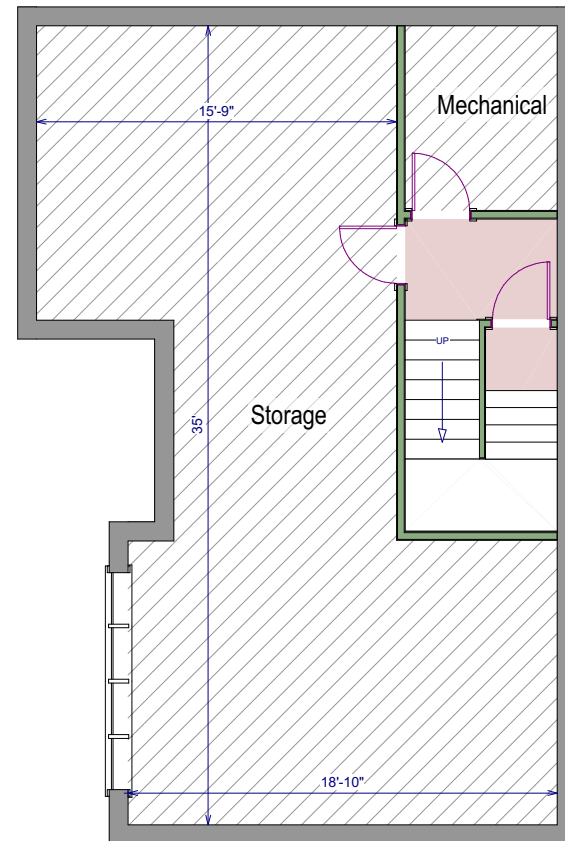

2161 Jonathan Place
Boulder, Colorado

Main Level - 1815 square feet +/-

Firuzeh Saidi
(303)523-9289 mobile
firuzeh.saidi@compass.com
www://ForSaleBoulder.com
COMPASS

Measurements are approximate and no responsibility is taken for any omission or mis-statement. These plans are for visual representation purposes only. Square footage is based on exterior dimensions and is not guaranteed. Floor plan is not an architectural as-built. Floor plan is for the exclusive use of Firuzeh Saidi and may not be transferred or sold.

Floor plans by Overhead Views, esw@overheadviews.com, (303)886-9578

2161 Jonathan Place
Boulder, Colorado

Upper Level - 1188 square feet +/-

Lower Level - 791 square feet +/-
113 finished square feet +/-
678 unfinished square feet +/-

Measurements are approximate and no responsibility is taken for any omission or mis-statement. These plans are for visual representation purposes only. Square footage is based on exterior dimensions and is not guaranteed. Floor plan is not an architectural as-built. Floor plan is for the exclusive use of Firuzeh Saidi and may not be transferred or sold.